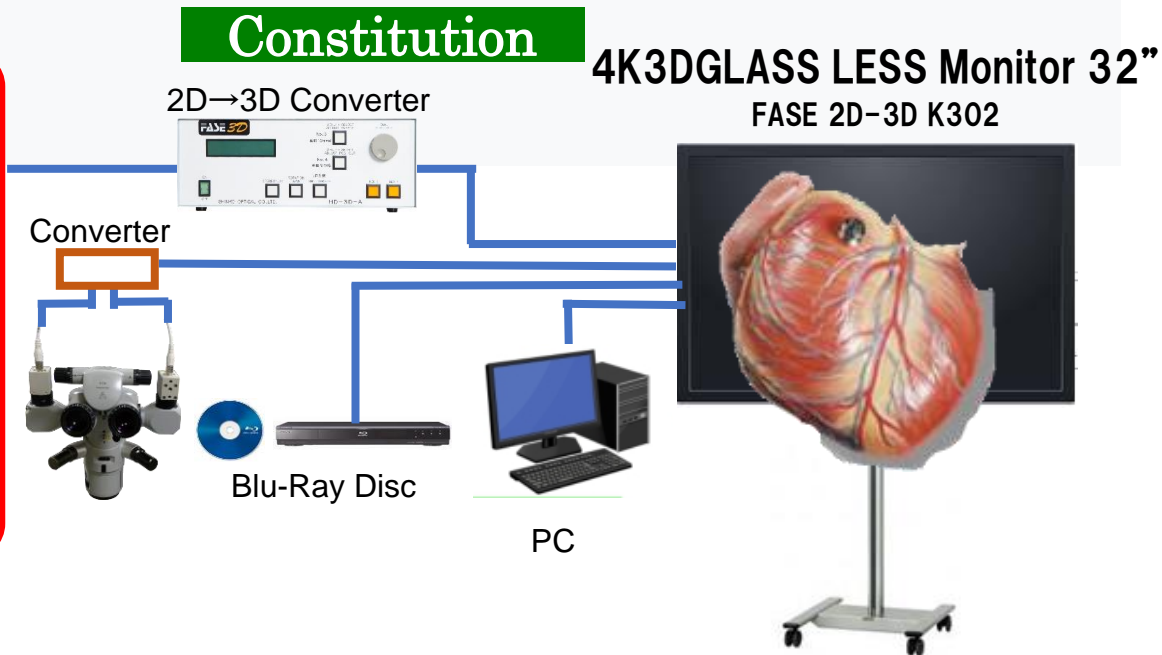

4K3D GLASS LESS 32" Monitor System

Converts 2D laparoscopic camera images to 3D images in real time.

2D Camera

1920 × 1080

Constitution

Feature

- 3D display when FHD monocular (2D) endoscope camera is input
- 3D display when synchronized images from 2 FHD stereo cameras are input
- Video of Blu-Ray Player is displayed in 3D
- Real-time 3D display-More natural 3D display possible
- Three-dimensional view without glasses, 3D monitor without glasses
- Compatible with all monocular FHD (2D) cameras regardless of manufacturer
- 2D/3D converter is required when connecting 2D / 3D cameras